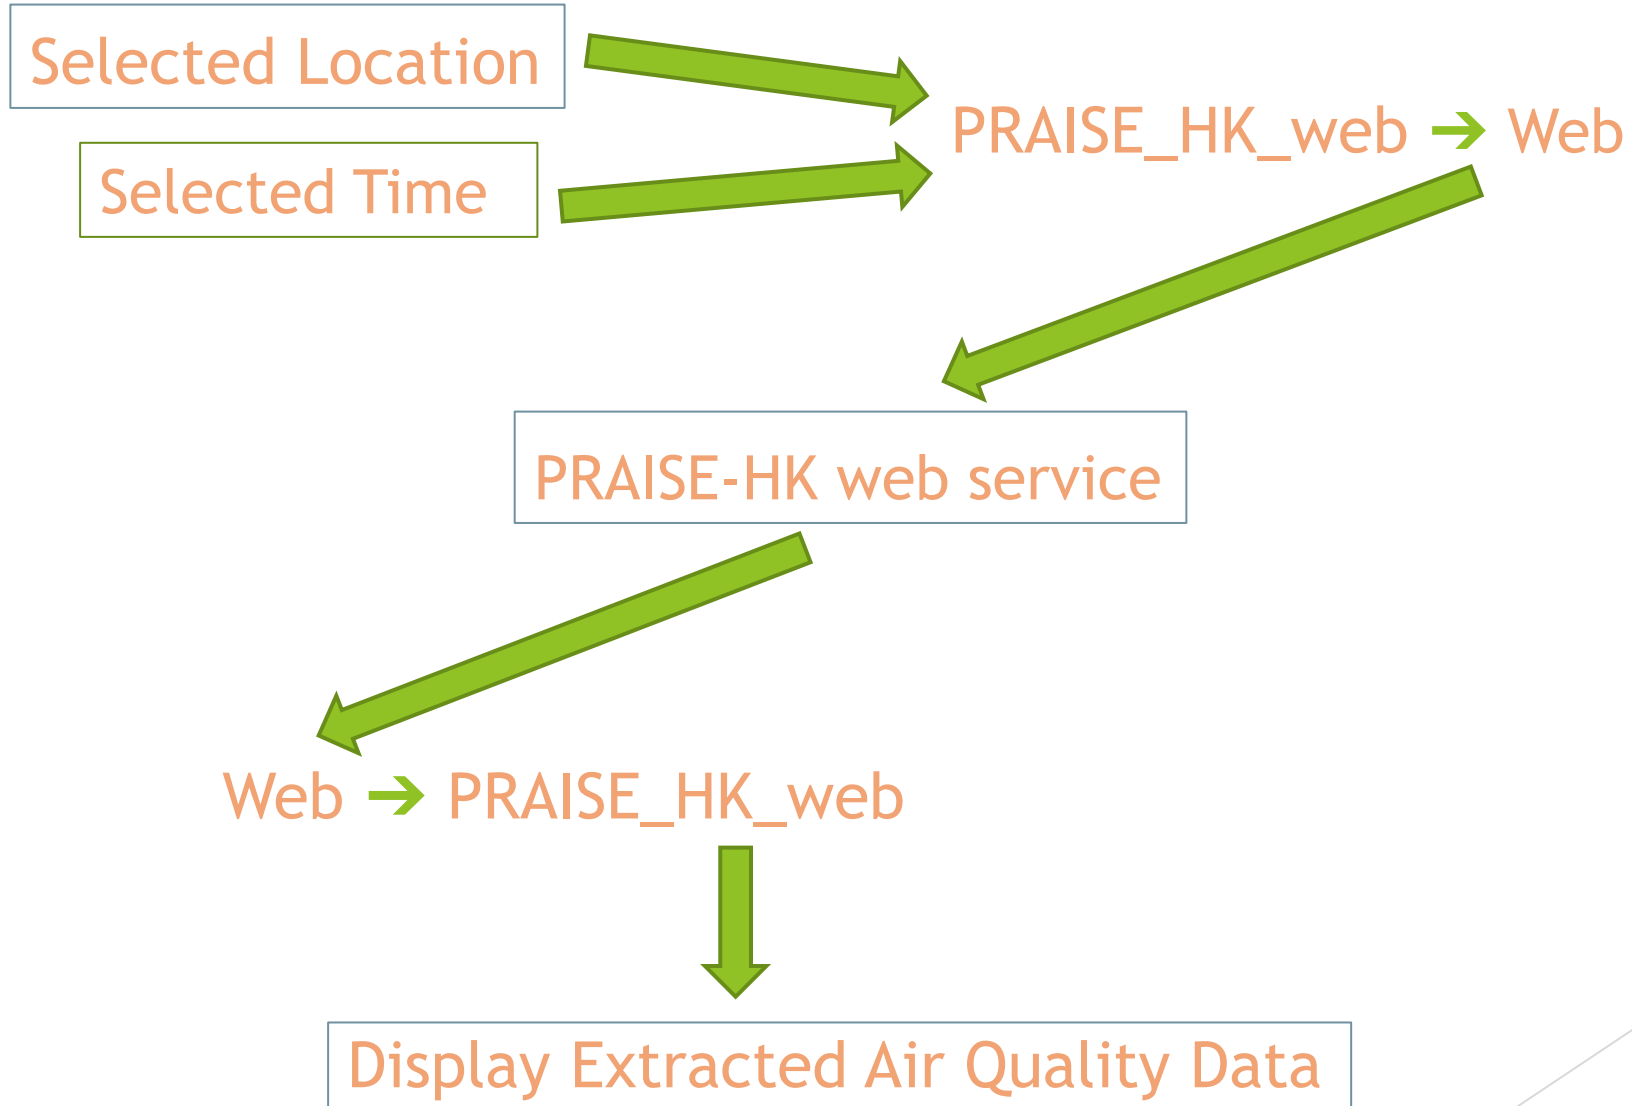

Forecasting 48-hour Air
Quality Information at
any location on the Map
using PRAISE-HK Web
Service

Workflow

Implementation in App Inventor

Selected Location ↔ “Map” Component

Selected Time ↔ “Slider” Component